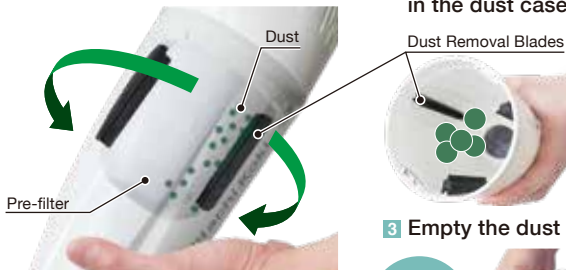

Switch Panel with 3 Suction Modes

More Ergonomic Switch Panel

Placed closer to the hand grip, the switch panel is more easily accessible with one hand.

LED for Better Vision while Vacuuming.

Cordless cleaner

Powerful Motor Ensures a Strong Suction

Max Suction Power

40w 18V High

Three Suction Modes

Switch Panel

The suction power can be switched between 3 modes: 3 HIGH, 2 MID and 1 LOW.

Indicator Lamp

When the battery supply is low during operation of the appliance, the indicator lamp will light up.

Pre-filter Cleaning System

- 1 Turn the dust case a couple of times.
- 2 Dust is collected in the dust case.
- 3 Empty the dust case.

Built-in dust removal blades scrape off the dust accumulated on the pre-filter. This makes the pre-filter cleaning process more hygienic.

Easy and Quick Dust Disposal

The dust case is designed for easy dust removal and eliminates the need for disposable bags for dirt collection.

Specifications

Battery Voltage		18V	
Dustcase Capacity		560mL	
Continuous Operating Time	Battery	BSL1830	BSL1850
	3 (High)	Approx. 24min.	Approx. 40min.
	2 (Mid)	Approx. 29min.	Approx. 48min.
Suction Work Rate	1 (Low)	Approx. 40min.	Approx. 66min.
	3 (High)	Approx. 40W	
	2 (Mid)	Approx. 30W	
Overall Length	458mm (18-3/32") with BSL1850		
	Weight	1.6kg (3.5lbs.) with BSL1850	
Standard Accessories		Battery & Charger (BSL1830 & UC18YKSL or BSL1850 & UC18YFSL) Flooring Nozzle, Crevice Nozzle, Extension Pipe (with Nozzle Holder)	